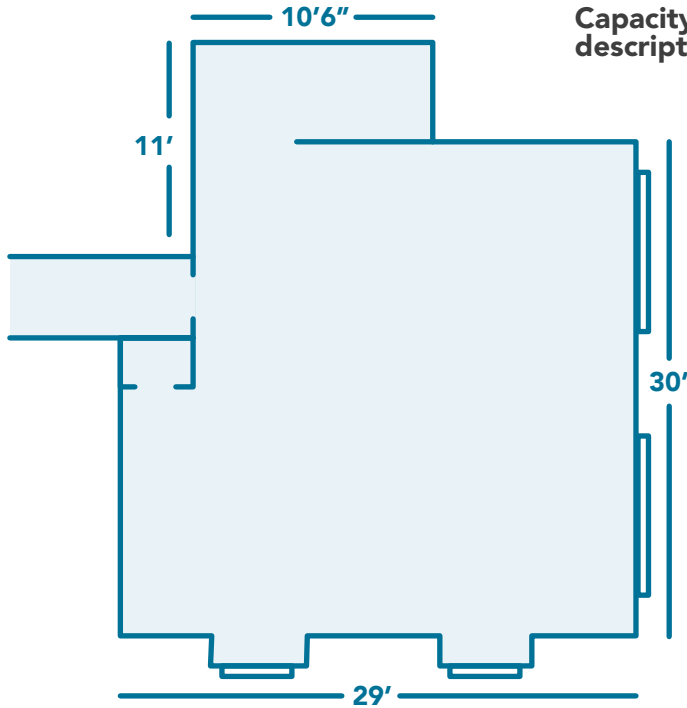

## Nelson Suite

Great venue for socials, casual meals, bridal and baby showers, gift openings and a popular with wedding parties as a bridal suite.

Capacity up to **50 People** - See layouts and descriptions below.

Lake Superior

## Seating

**Theatre**

**Capacity 50**

**Classroom**

**Capacity 30**

**Hollow Sq.**

**Capacity 21**

**U-Shape**  
**Capacity 21**

**Large Rounds**  
**Capacity 50**