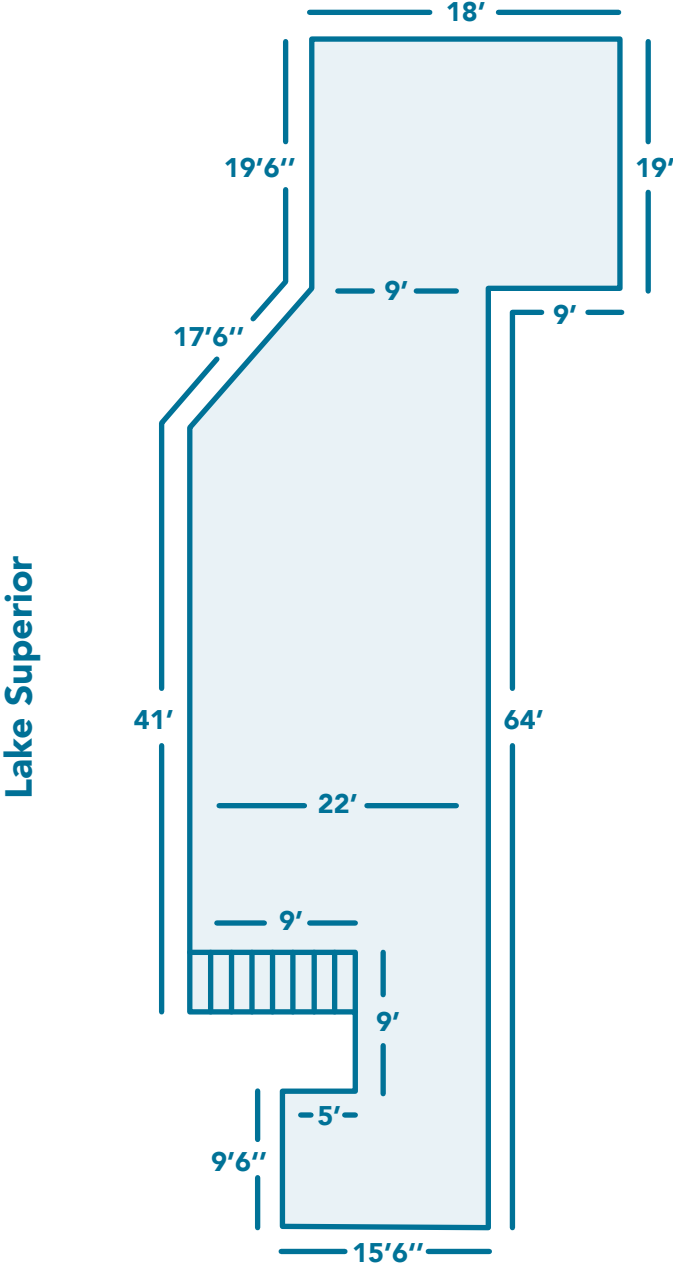

Lakeview Patio

Max. Capacity:
25-70 for a meal
25-200 for a social

LUTSEN RESORT
ON LAKE SUPERIOR
est. 1885