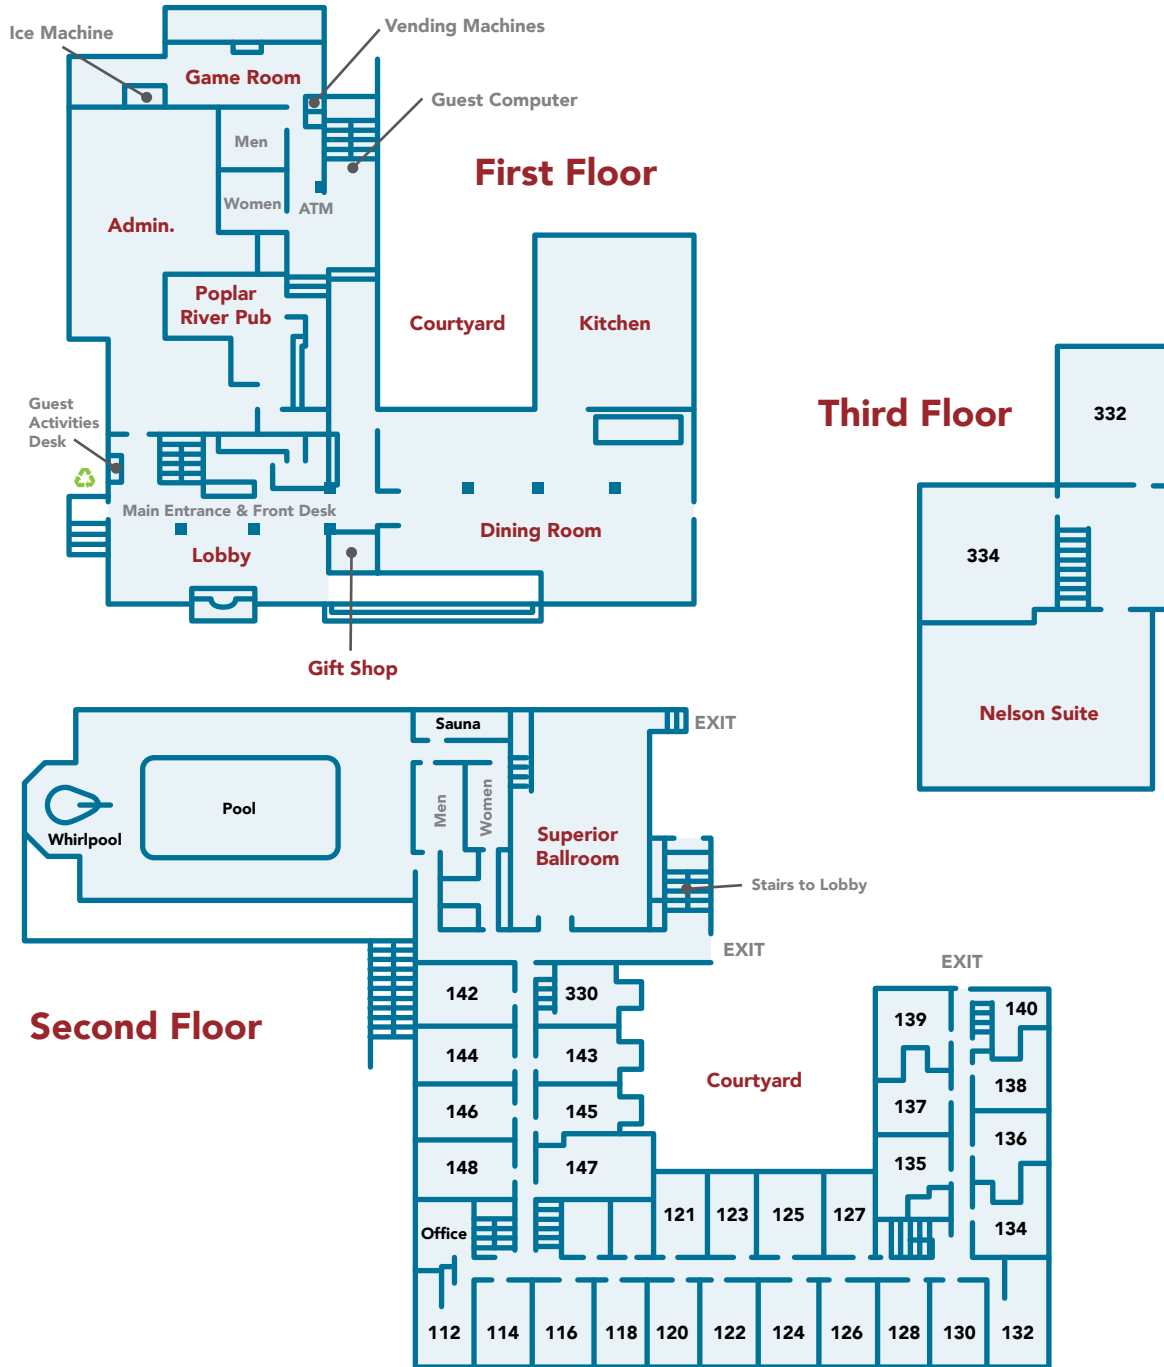

Main Lodge

Main Lodge Facilities

Dining Room & Pub
 Game Room
 Swimming Pool | Sauna | Whirlpool
 Wedding/Group Space

Sea Villas Facilities

Swimming Pool | Sauna | Whirlpool
 Playground

Nearby Trails

Hiking
 Cross Country Skiing
 Alpine Skiing
 Snowmobile
 Snowshoeing Biking