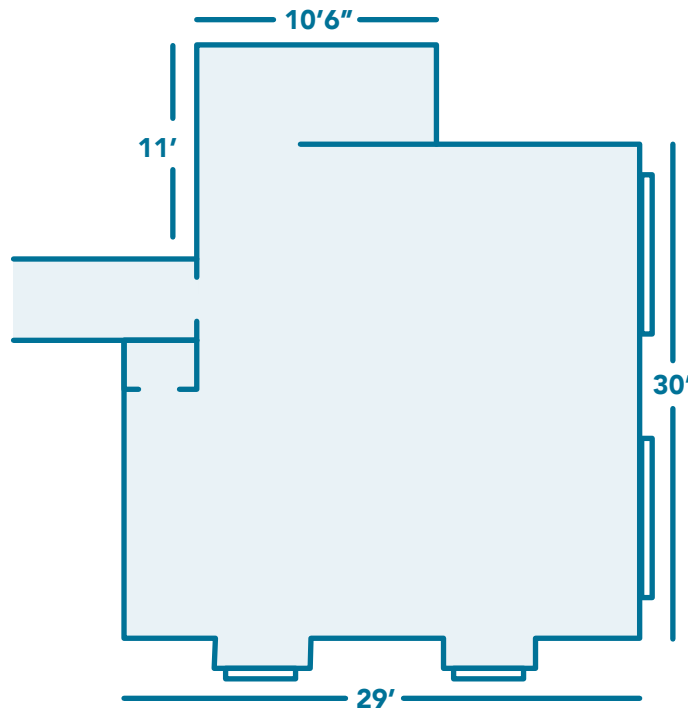

Nelson Suite

Great venue for socials, casual meals, bridal and baby showers, gift openings and a popular with wedding parties as a bridal suite.

Capacity up to **50 People**

Lake Superior